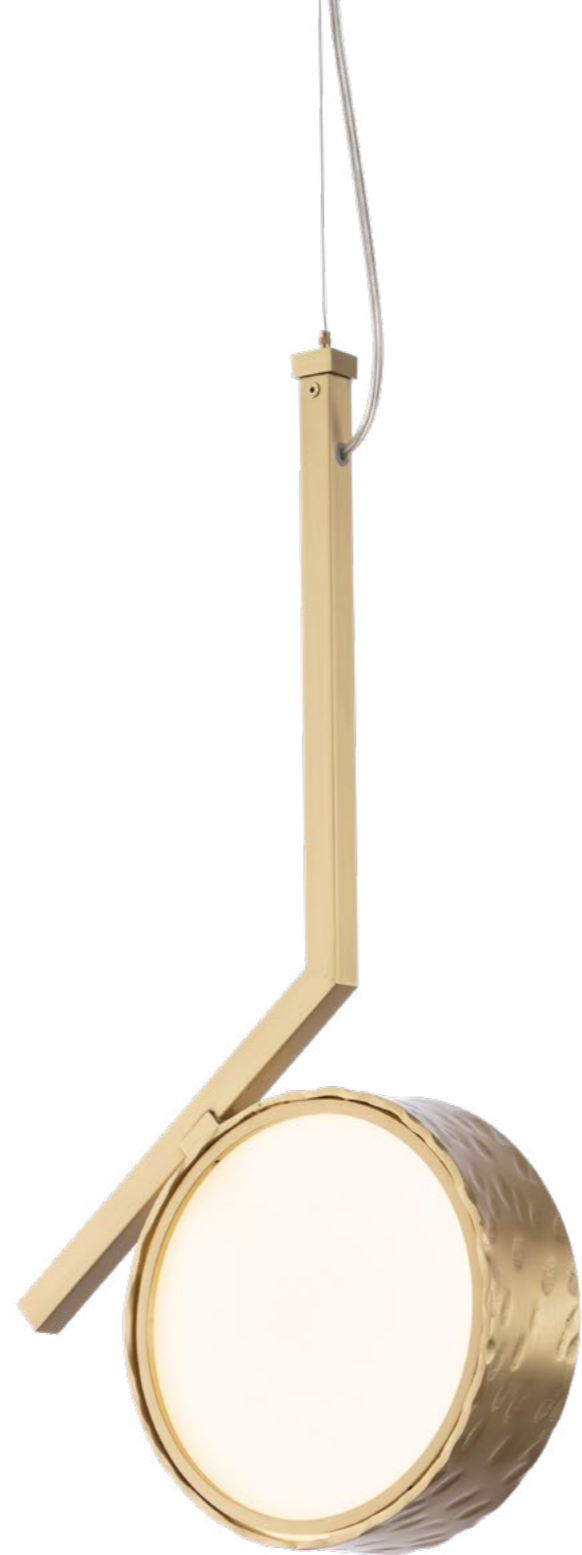

21088/V3

ceiling lamp

[download technical sheet](#)

21088/V3-CB
Ø 53 cm. - H.70 cm. 30W Strip Led

21212/V1

ceiling lamp

[download technical sheet](#)

21212/V1-OB
Ø 32 cm. - H.61 cm. 7,5W Strip Led.

21086/V1

ceiling lamp

[download technical sheet](#)

21086/V1-GB
Ø 31 cm. - H.60 cm. 15W Strip Led

21211/SG

ceiling lamp

[download technical sheet](#)

21211/SG-GB
Ø 92x22 cm. - H.7 cm 30W Strip Led