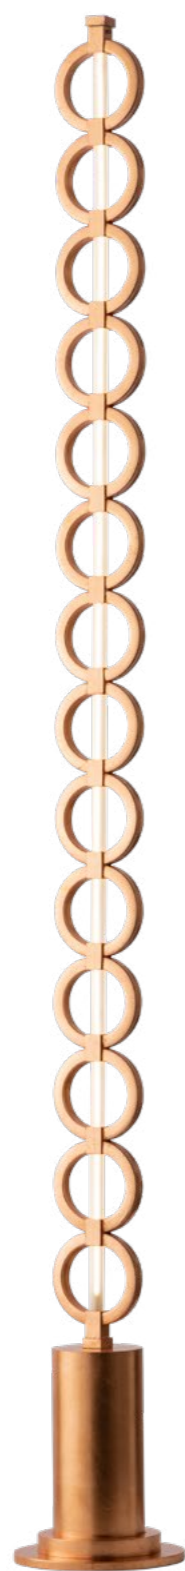

[download technical sheet](#)

[download technical sheet](#)

21074/AR-N

Ø 11,5 cm. - H.40 cm. Sp.4,5 cm 5W Strip Led

21073/A-R

Ø 11,5 cm. - H.40 cm. Sp.6 cm 5W Strip Led

21077/P

Terra - Floor