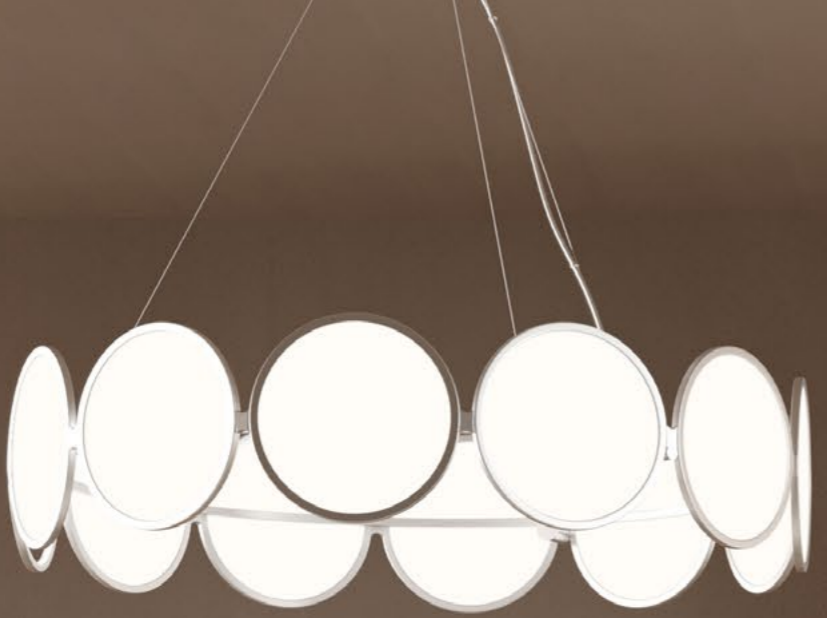

[download technical sheet](#)

21403/S
Ø 92 cm. - H.15 cm. 85W Strip Led

21402/S-S

ceiling lamp

[download technical sheet](#)

21402/S-S
Ø 87 cm. - H.22 cm. 36W Strip Led

ILLUMINATION DESIGN
SINCE 1972

cromo
chrome